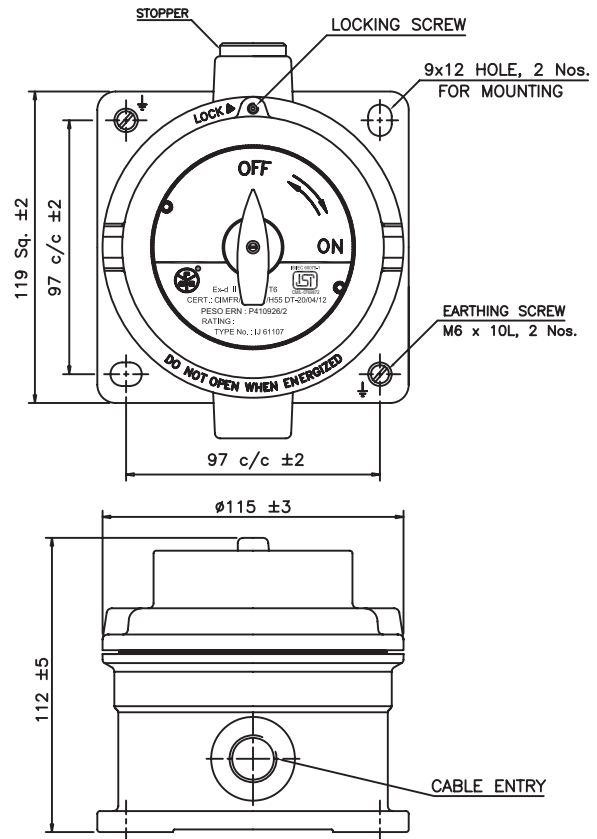

SINCE 1974

Flameproof & Weatherproof Rotary Selector Switch

● Technical Data : IJ 61107

PROTECTION :

IP-66 AS PER IS/IEC 60529

CERTIFICATION :

CIMFR/TC/SR/H55

COMPONENTS :

UPTO 25A, 230V DP/SPN ON-OFF SWITCH - 1 No.

CABLE ENTRY :

M20 x 02 Nos.

NOTE :

1) PRESSURE DIE CAST ENCLOSURE

Flameproof & Weatherproof Fire Alarm Station

● Technical Data : IJ 61109

PROTECTION :

IP-66 AS PER IS/IEC 60529

CERTIFICATION :

CIMFR/TC/SR/H55

COMPONENTS :

A) CONTACT ELEMENT 10A, 415V AC

B) ACTUATOR, SPRING LOADED - 1 No.

C) BREAKABLE GLASS - 1 No.

CABLE ENTRY :

M20 x 01 No.

NOTE :

1) PRESSURE DIE CAST ENCLOSURE